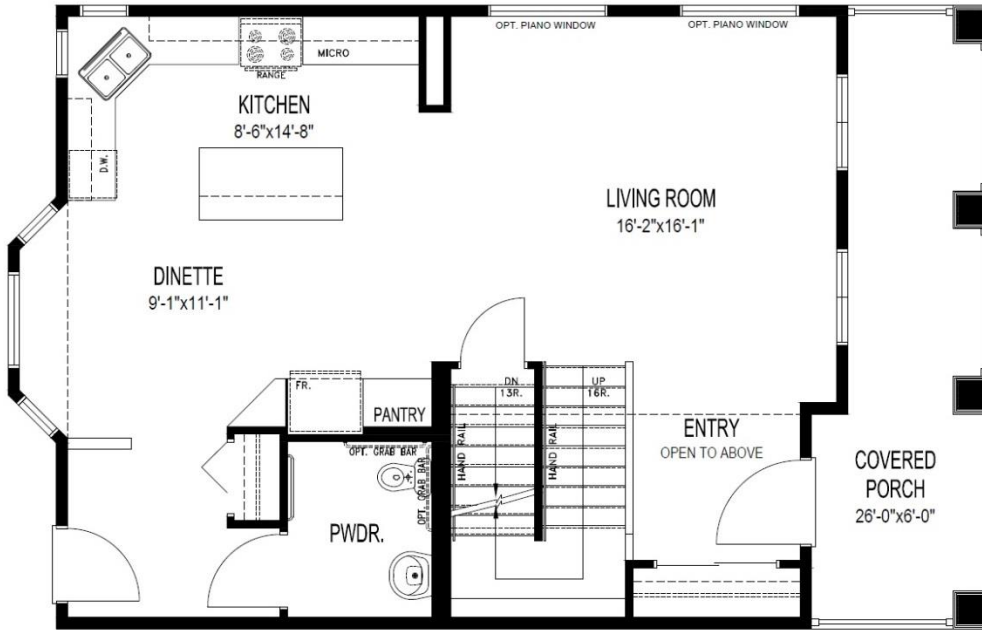

Bridgewood "B"

(BWL) Visitable

1,571 Sq. Ft.
3 Bedroom / 2.5 Bath
*optional features shown

***For marketing purposes only.
Optional features shown:**

- Front door color

MAIN FLOOR PLAN

SECOND FLOOR PLAN

Bridgewood "B"

(BWL) Visitable

1,571 Sq. Ft.
3 Bedroom / 2.5 Bath