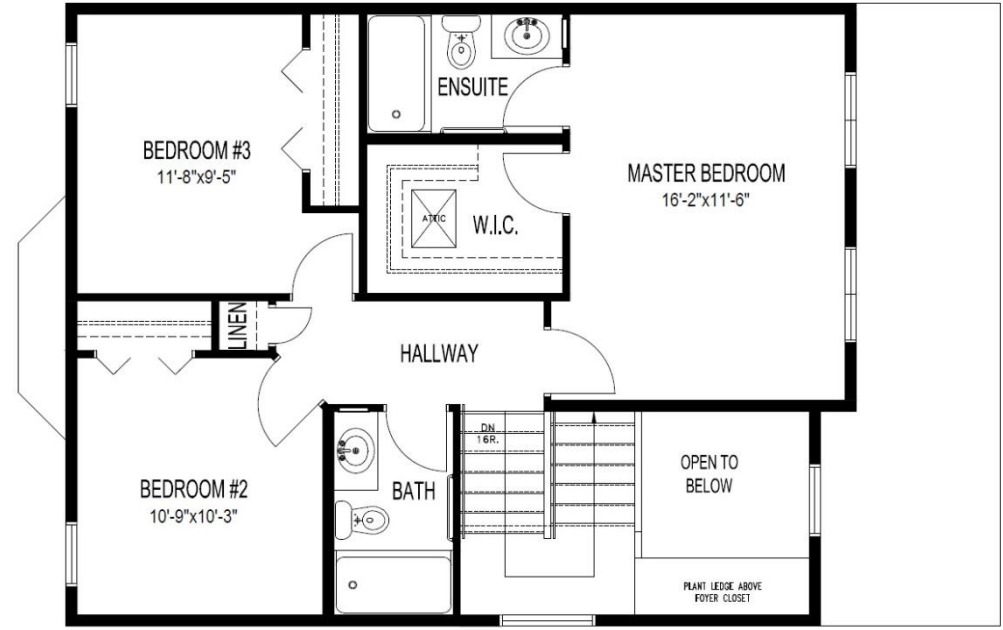

Bridgewood "B"

(BWL) Visitable

1,571 Sq. Ft.
3 Bedroom / 2.5 Bath
*optional features shown

***For marketing purposes only.
Optional features shown:**

- Front door color

MAIN FLOOR PLAN

SECOND FLOOR PLAN

Bridgewood "B"

(BWL) Visitable

1,571 Sq. Ft.
3 Bedroom / 2.5 Bath