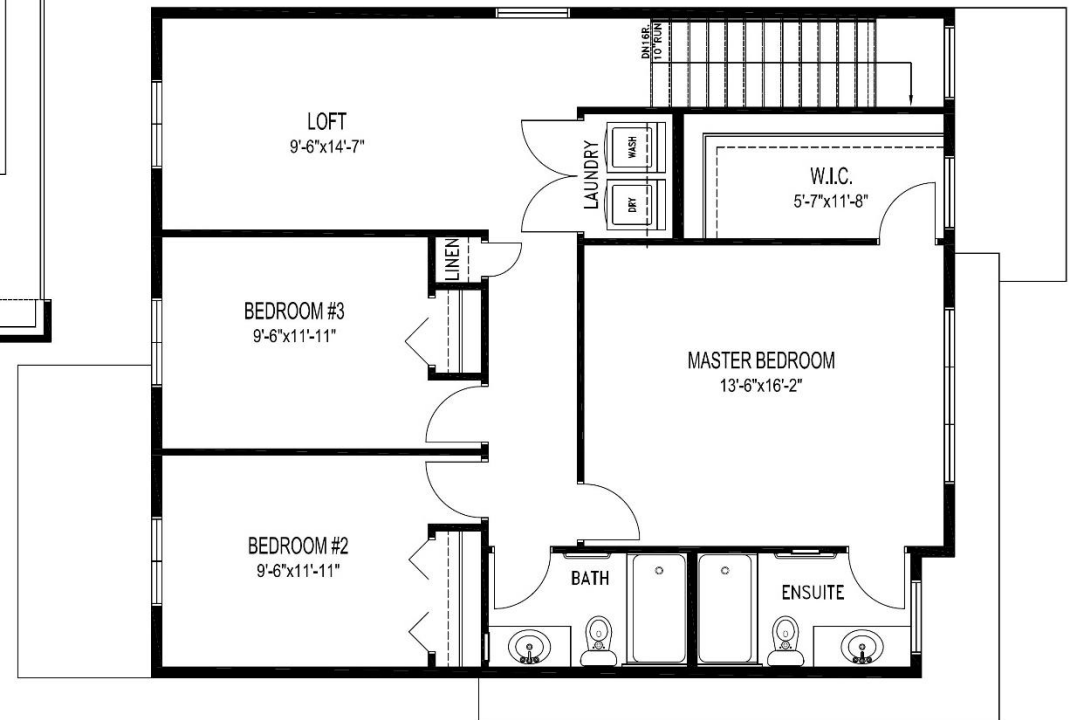

# Crescentwood Visitable

1,804 Sq. Ft  
3 Bedroom + Loft / 2.5 Bath