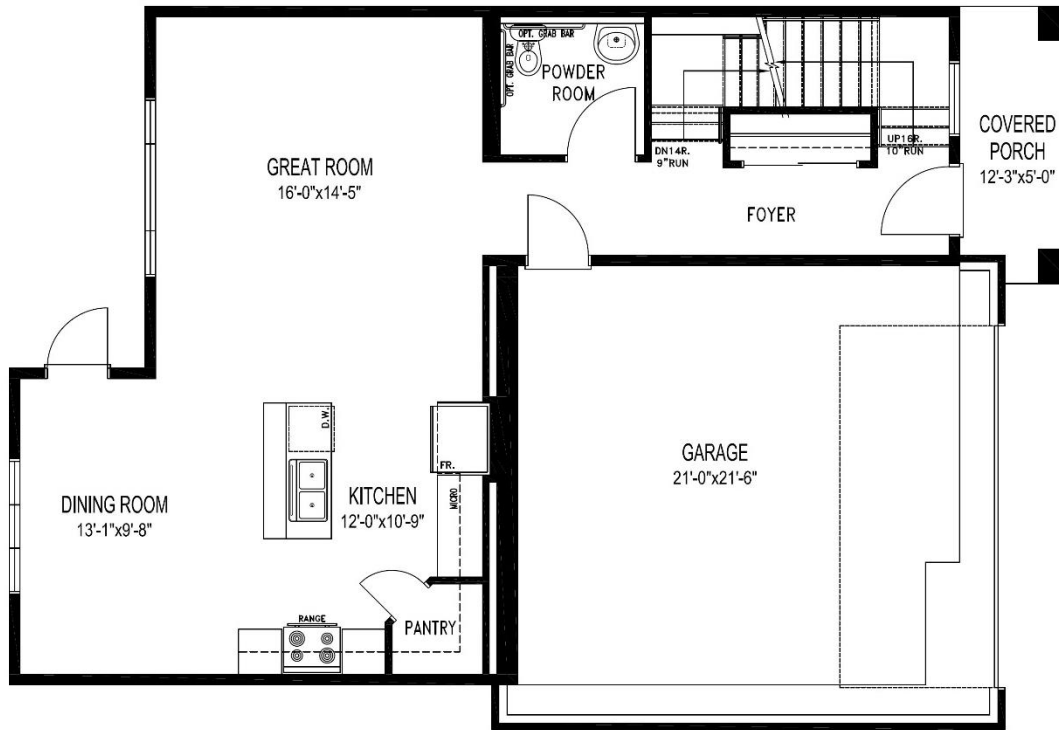

# Crescentwood Visitable

1,804 Sq. Ft  
3 Bedroom + Loft / 2.5 Bath