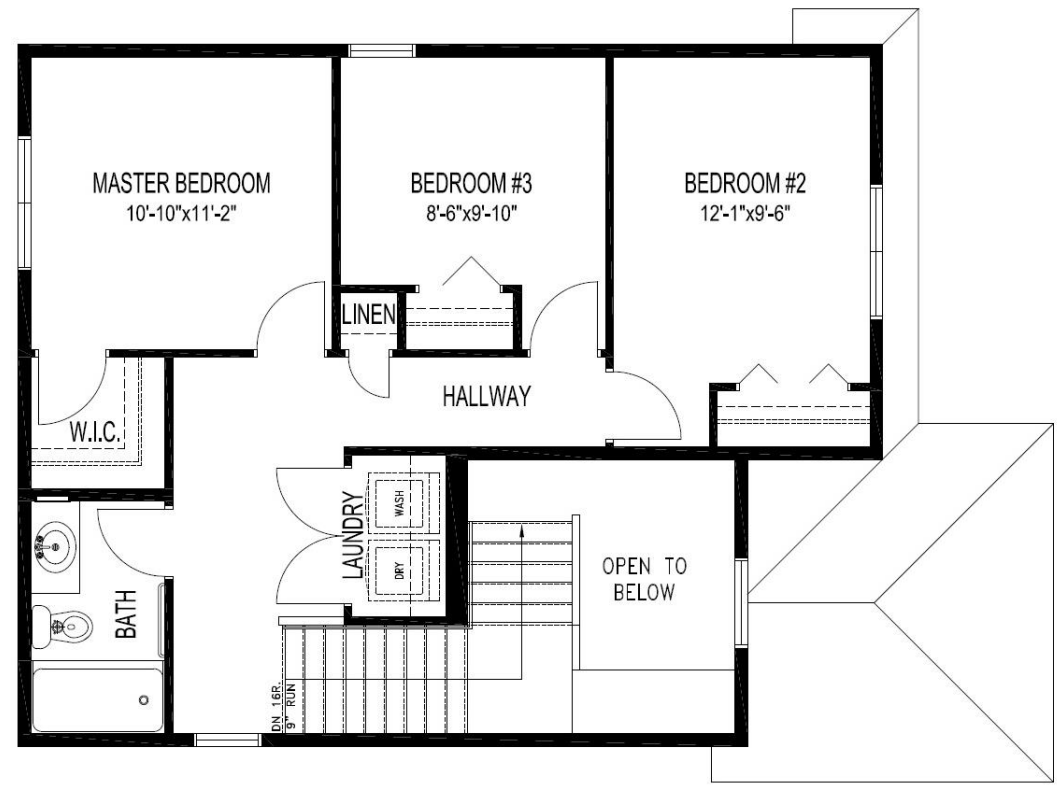

Maplewood Visitable

1,417 Sq. Ft.
3 Bedroom / 1.5 Bath
*optional features shown

***For marketing purposes only.**

Optional features shown:

- Pot lights to front entry
- Front door color

Maplewood Visitable

1,417 Sq. Ft.
3 Bedroom / 1.5 Bath