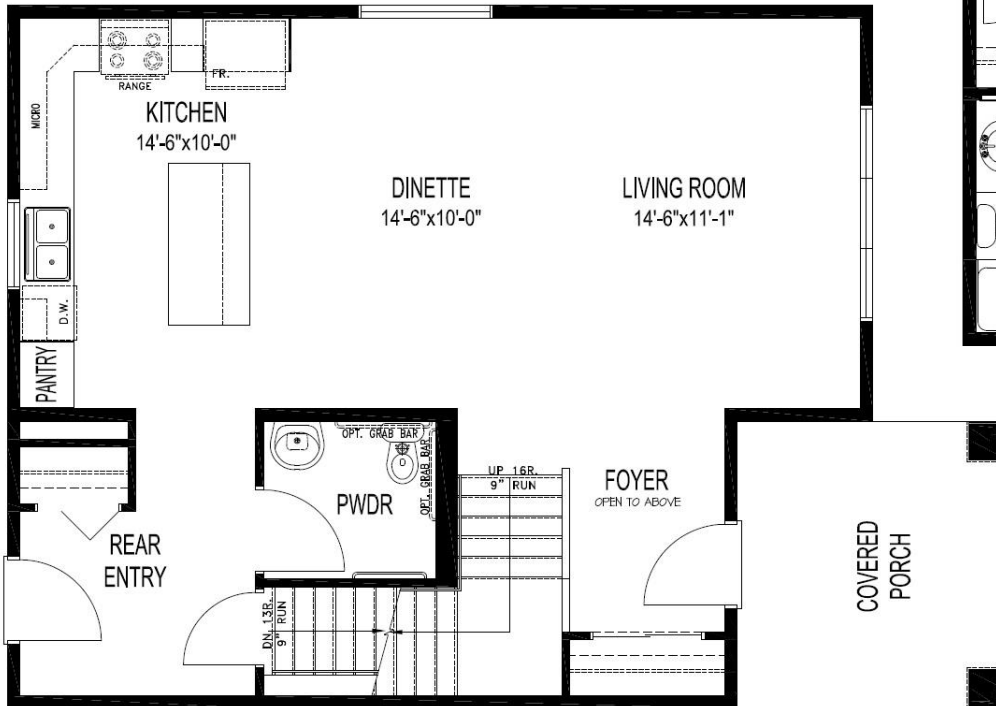

Maplewood Visitable

1,417 Sq. Ft.
3 Bedroom / 1.5 Bath
*optional features shown

***For marketing purposes only.**

Optional features shown:

- Pot lights to front entry
- Front door color

Maplewood Visitable

1,417 Sq. Ft.
3 Bedroom / 1.5 Bath